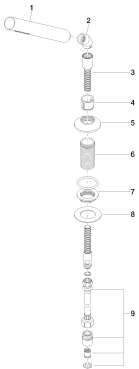

Number	Item Number	Designation	Number of units