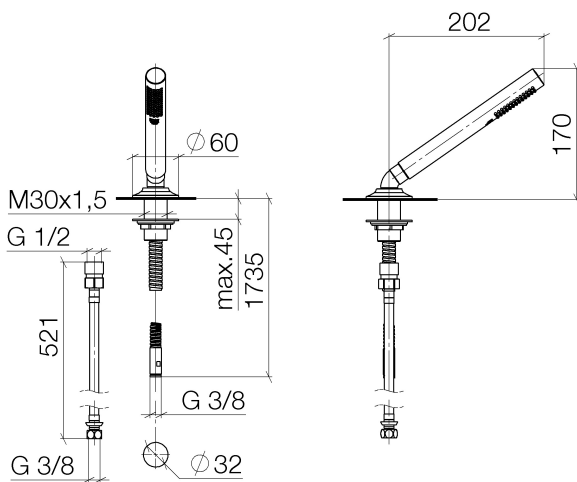

Bathtub - VAIA

Hand shower set for deck-mounted tub installation - polished chrome

Article number: 27 702 809-00

- Standard spray mode
- Descaling system
- Flange diameter 2-3/8"
- 1-1/4" hole diameter
- Metal shower hose 68-7/8" with anti-twist device
- Water flow rate limited to max. 1.8 gpm
- Fittings group in compliance with DIN 4109: 1
- Internal backflow preventer.

polished chrome

Dimensional drawing

All dimensions in mm / inch = mm x 0,0394

Bathtub - VAIA

Hand shower set for deck-mounted tub installation - polished chrome

Article number: 27 702 809-00

Flow rate chart

Bathtub - VAIA

Hand shower set for deck-mounted tub installation - polished chrome

Article number: 27 702 809-00

Other surface finishes

platinum matte
27 702 809-06

Dark Brass matte
27 702 809-16

Dark Bronze matte
27 702 809-17