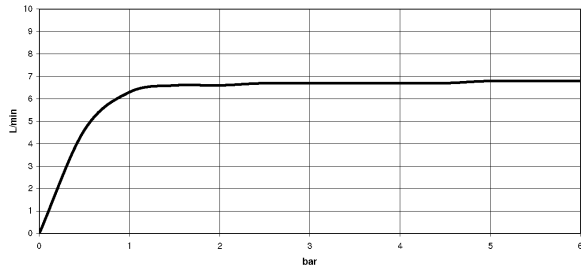

Bathtub - VAIA

Hand shower set for deck-mounted tub installation - polished chrome

Article number: 27 702 809-00

- Standard spray mode
- Descaling system
- Flange diameter 2-3/8"
- 1-1/4" hole diameter
- Metal shower hose 68-7/8" with anti-twist device
- Water flow rate limited to max. 1.8 gpm
- Fittings group in compliance with DIN 4109: 1
- Internal backflow preventer.

polished chrome

Dimensional drawing

All dimensions in mm / inch = mm x 0,0394

Bathtub - VAIA

Hand shower set for deck-mounted tub installation - polished chrome

Article number: 27 702 809-00

Flow rate chart